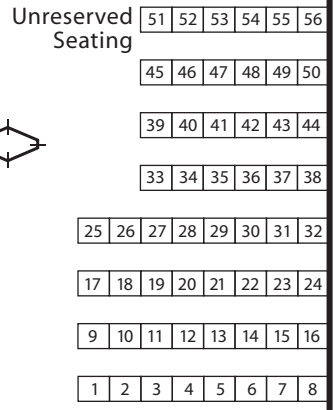

St. Andrews Hall

West Gallery	186
Stalls	292
South Aisle	98
North Aisle	91
Unreserved	56
Total Seats	723

Entrance

South Aisle

North Aisle

West Gallery

Stalls

Stage Extension

Stage

piano hoist

With many thanks to Jim Durrant for drawing the seating plan that this is based on.