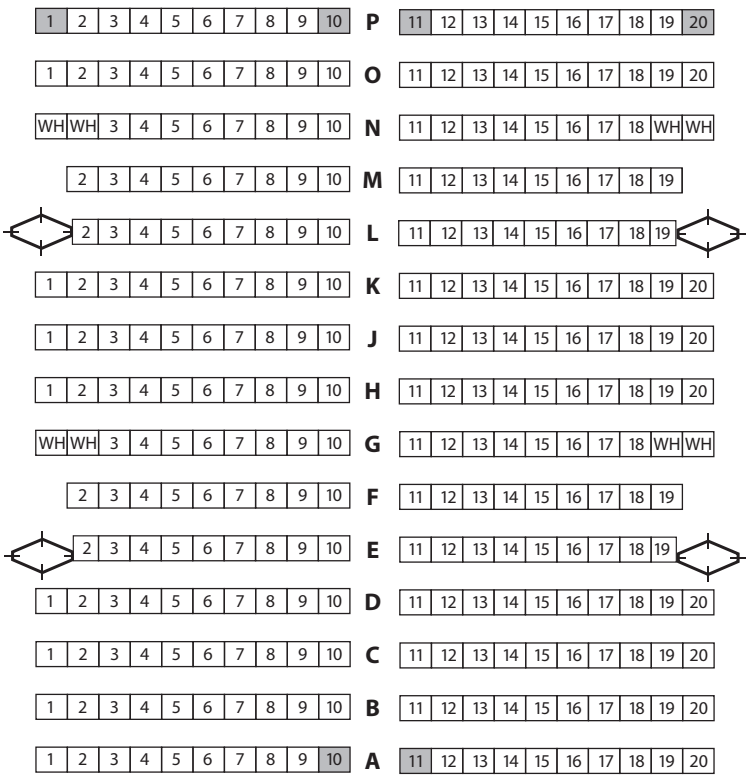

St. Andrews Hall

West Gallery	186
Stalls	292
South Aisle	98
North Aisle	91
Unreserved	56
Total Seats	723

Entrance

South Aisle

North Aisle

West Gallery

Stalls

Stage Extension

Stage

piano hoist

With many thanks to Jim Durrant for drawing the seating plan that this is based on.