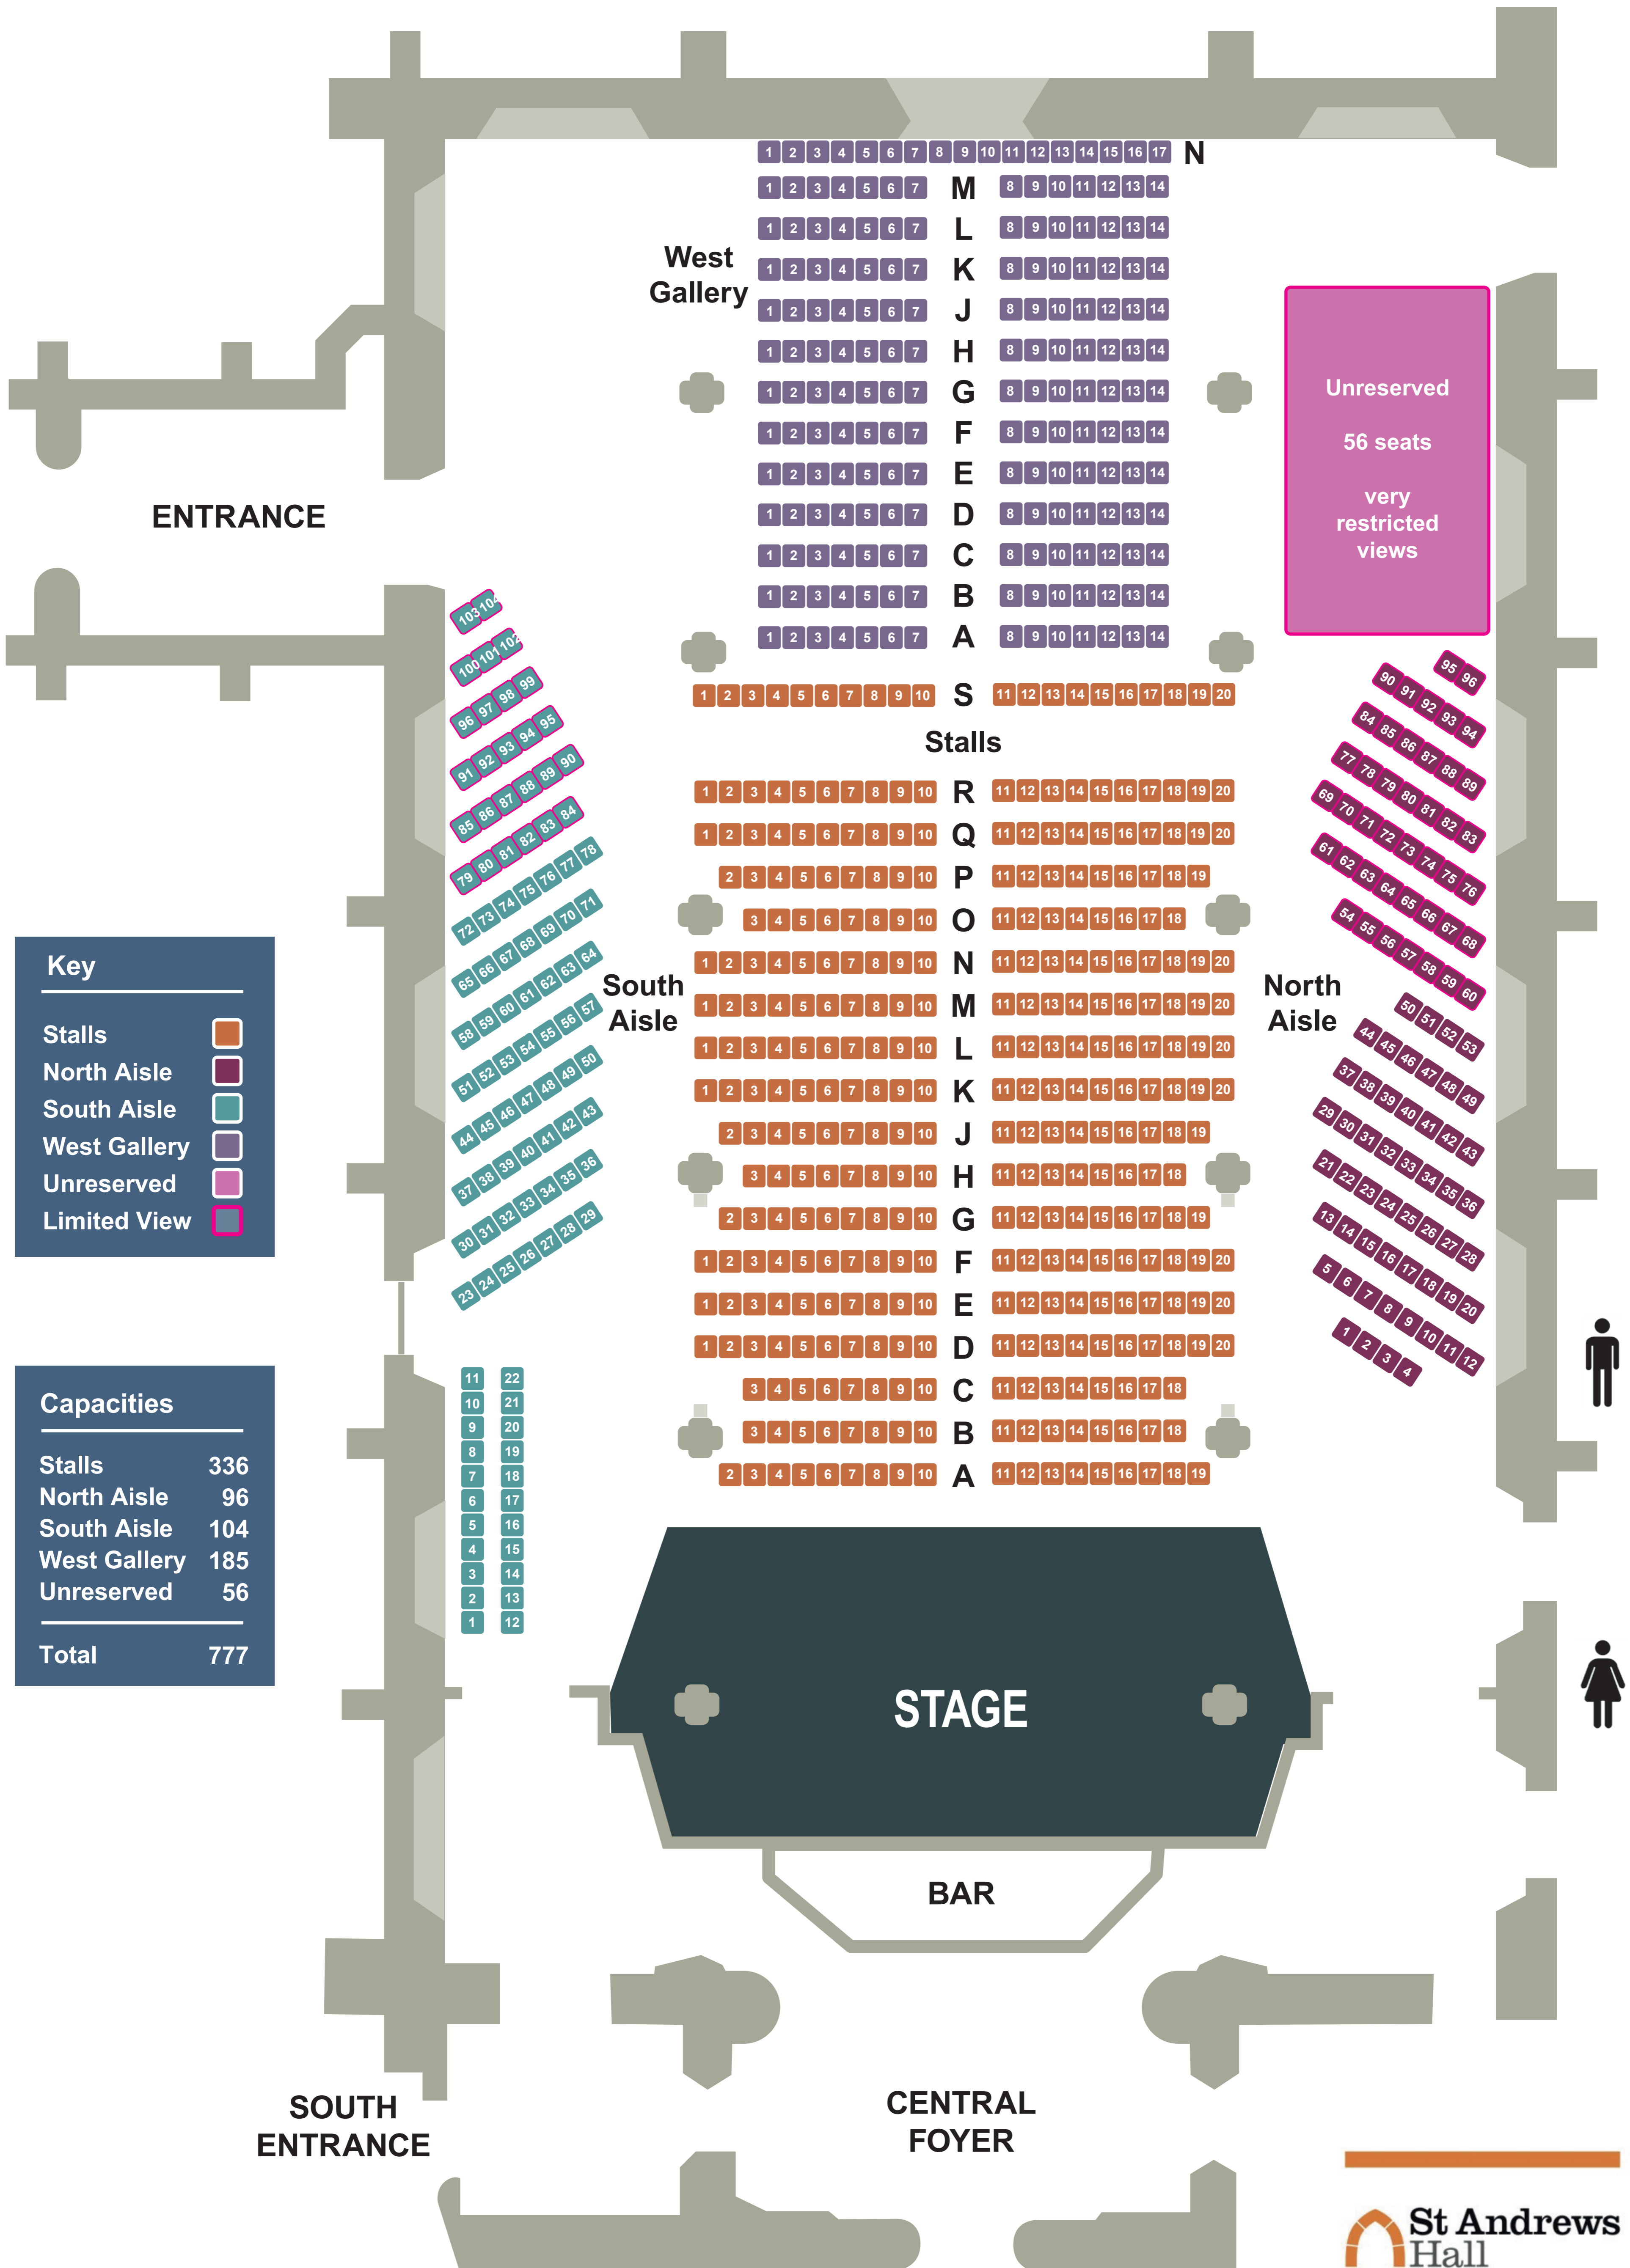

# Seating Plan A

777 Capacity

**Key**

Stalls	
North Aisle	
South Aisle	
West Gallery	
Unreserved	
Limited View	

**Capacities**

Stalls	336
North Aisle	96
South Aisle	104
West Gallery	185
Unreserved	56
<b>Total</b>	<b>777</b>