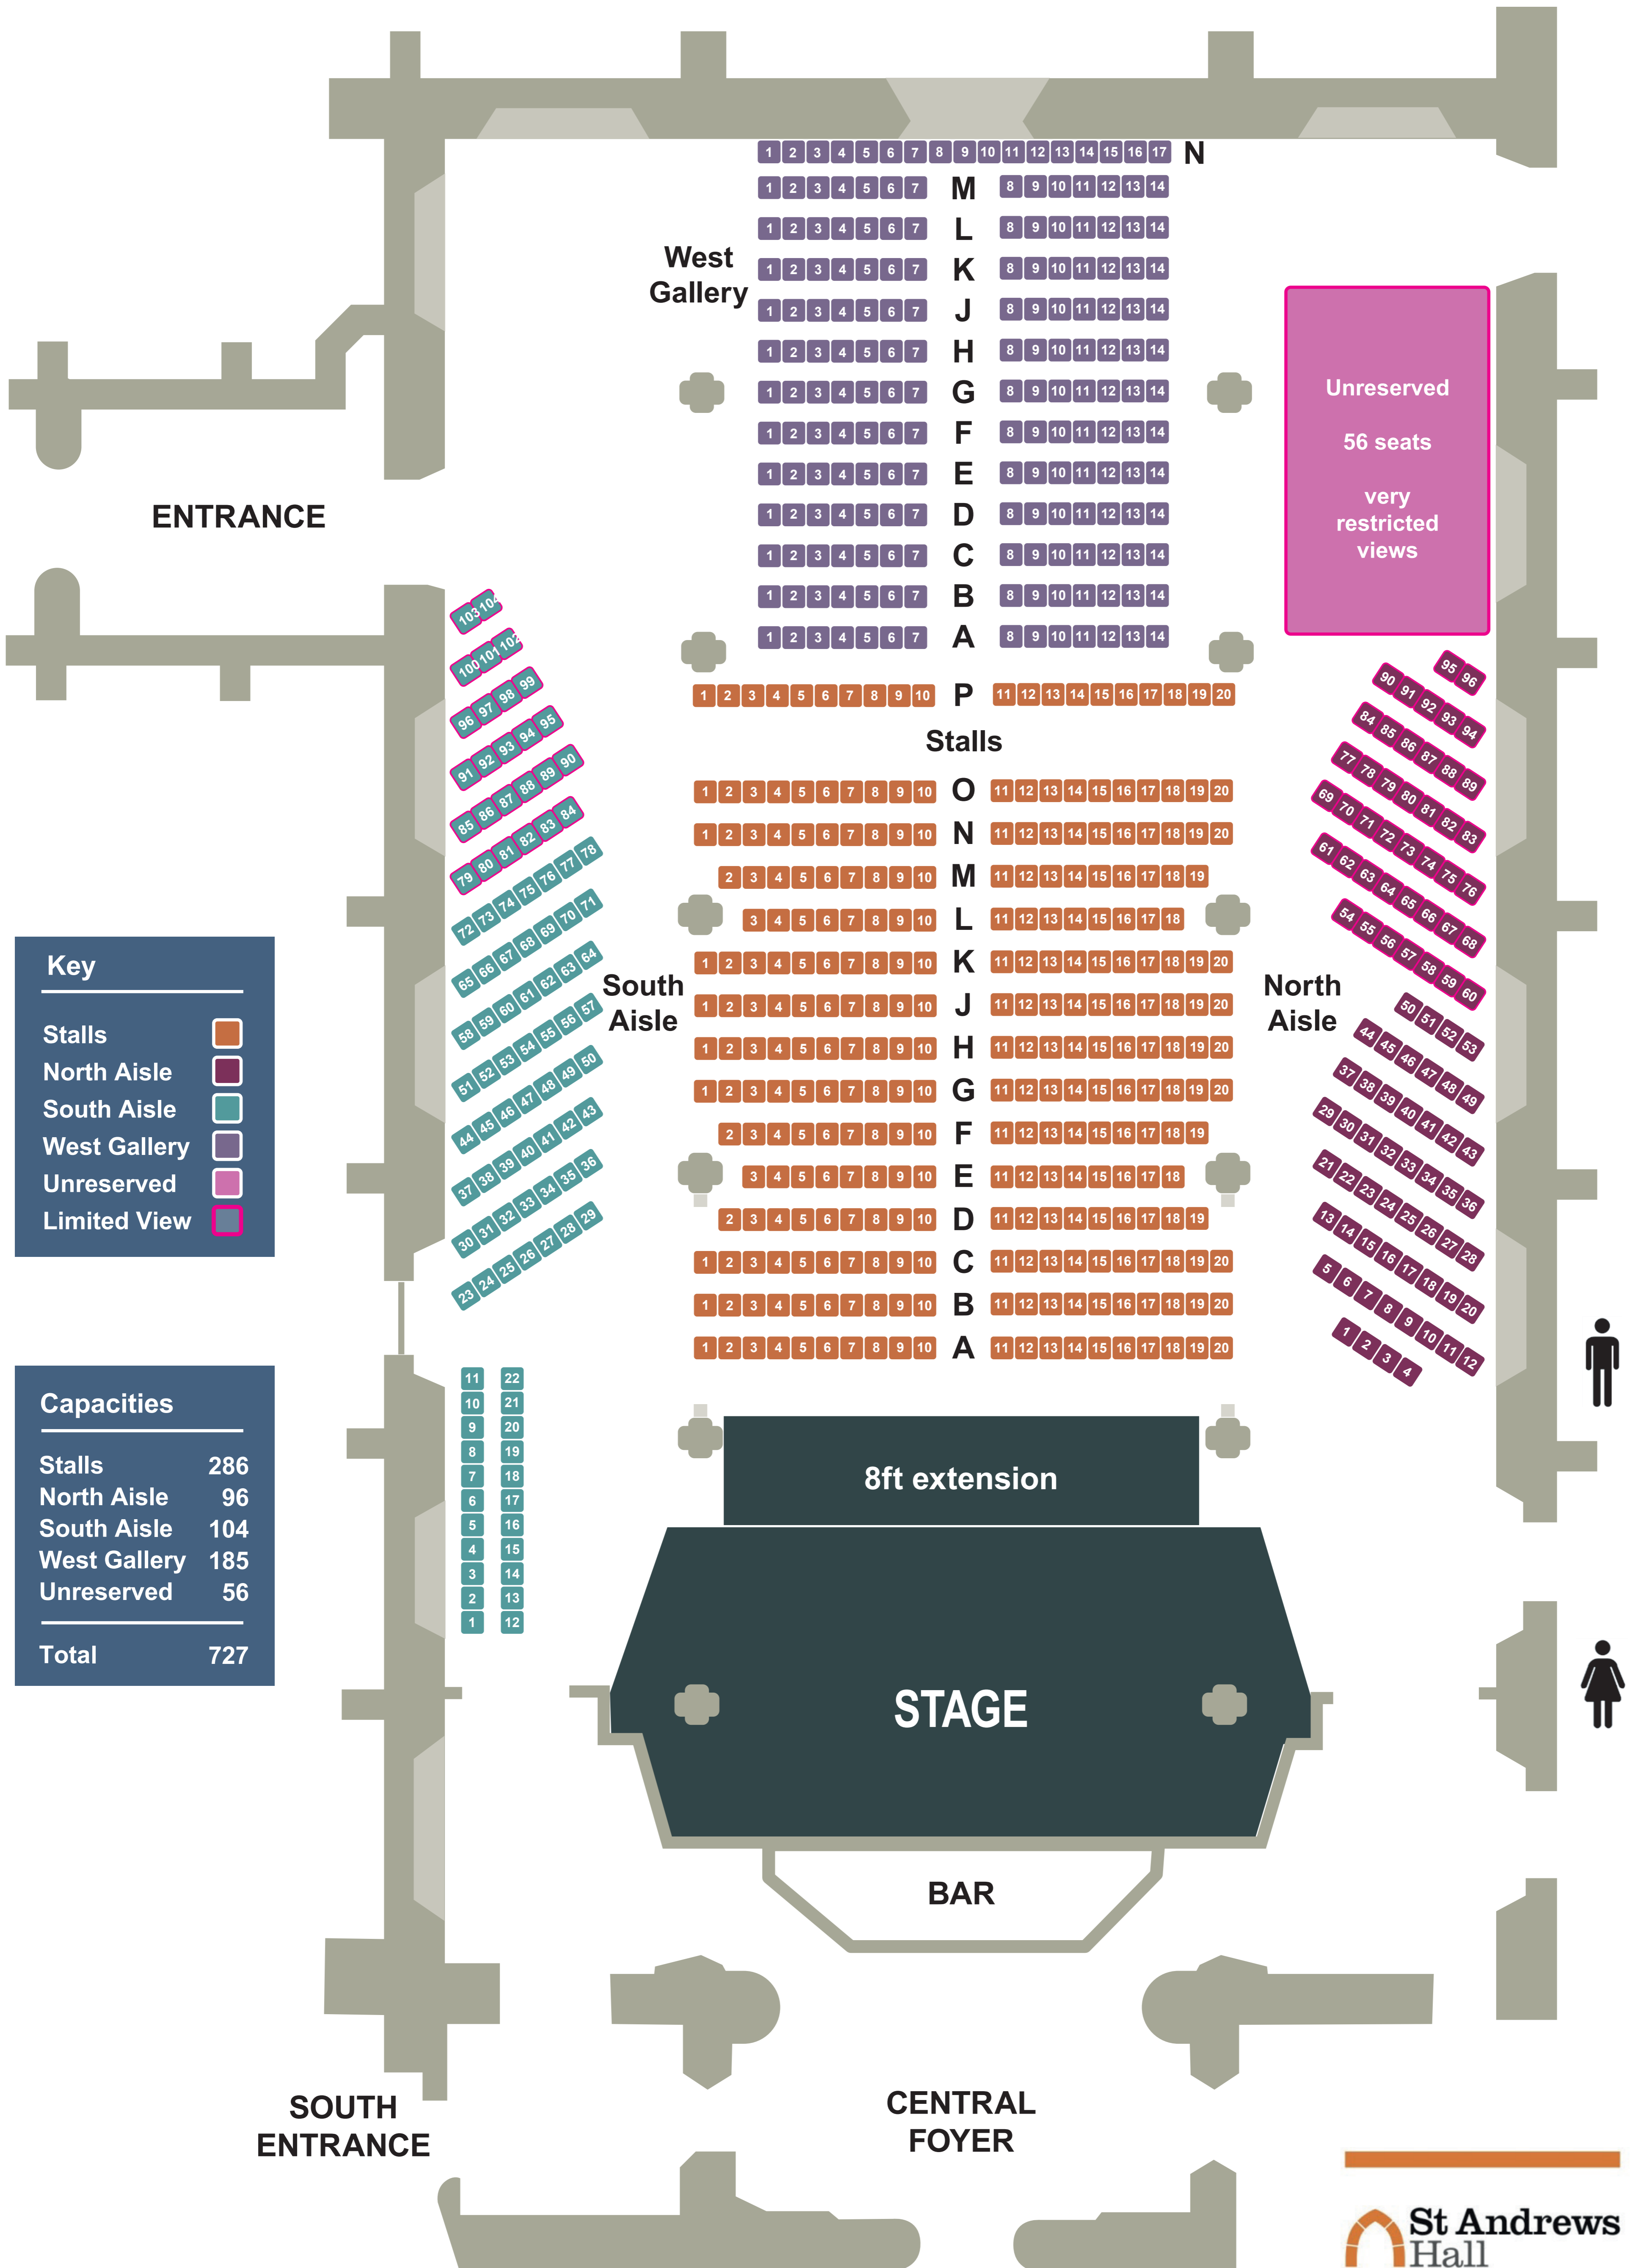

# Seating Plan B

727 Capacity

**Key**

- Stalls
- North Aisle
- South Aisle
- West Gallery
- Unreserved
- Limited View

**Capacities**

Stalls	286
North Aisle	96
South Aisle	104
West Gallery	185
Unreserved	56
<b>Total</b>	<b>727</b>